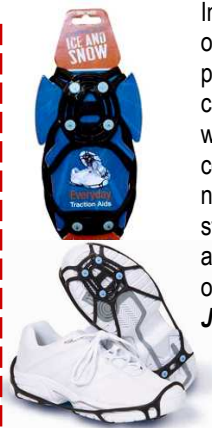

J. Weiner & Co. Inc
P. O. Box 12683
Roanoke, Va. 24027
November/December 2011

- Quick Grip Super Glue**
 JW#4506 **\$6.95/ea**
- J. Weiner & Co. Quick Grip Super Glue II**
 Gap Filling, Flexible Formula JW#4507..... **\$6.95/ea**
- Quick Grip Solvent**
 JW# 4520..... **\$4.95/ea**
- Quick Grip Universal Activator**
 JW#4486..... **\$10.50/ea**

Everyday Traction Aid Ice Walker
 Increase traction to help prevent slips and falls on snow and ice, reducing the risk of possible pulled muscles, fractures, and back problems caused by a quick slip or fall. Ideal for those who walk, run, or work outdoors in icy winter conditions. Traction Aids are popular with runners and joggers, skiers, ice fishermen, construction workers, law enforcement, teachers, and many others. If you need or desire to get outside during slippery winter conditions
JW#4488 Sizes: Small-Medium....\$12.40/pr
Large-X-Large....\$12.40/pr