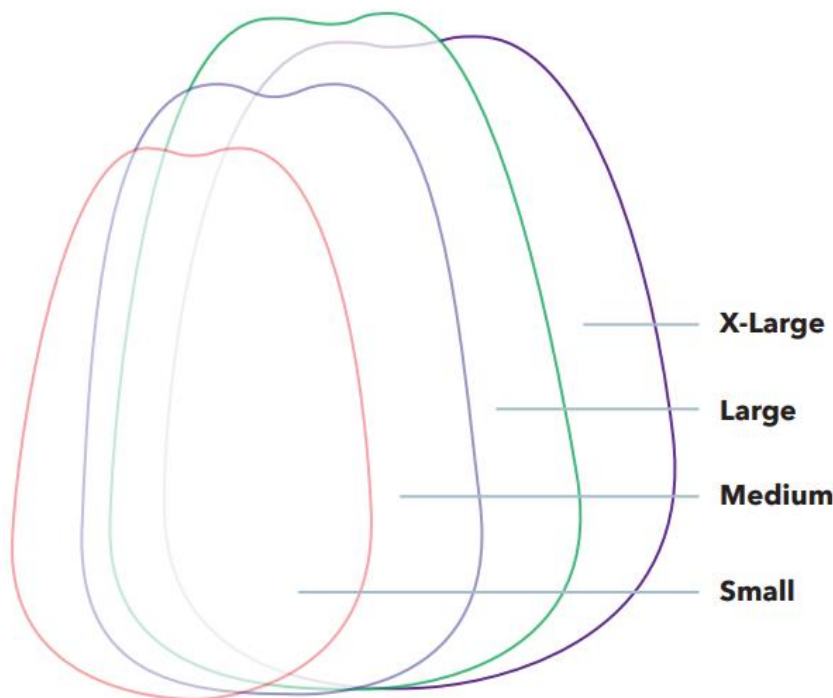

Ralyn Foam Taps & Cork Taps

Ralyn Cork Taps are used as a filler when fitting or fixing shoes. Regular cork taps are 144 pair/box and heavy cork taps are 72 pair/box. Ralyn Foam Taps made with white 1/8" latex non-perforated foam, used to improve fit in shoes. Packed 72 pair/box.

Size	Cork Taps Regular 1/16"	Cork Taps Heavy 3/32"	Foam Taps	Size	Cork Taps Regular 1/16"	Cork Taps Heavy 3/32"	Foam T
3-4	05430	05423	05516	3-4	$28.00/bx	NA	$11.00/b
5-7	05431	05424	05517	5-7	$28.00/bx	$42.50/bx	$12.00/b
6-8	05433	05425	05518	6-8	$30.00/bx	$42.50/bx	$13.75/bx
8-9	05434	05426	05519	8-9	$31.00/bx	NA	$14.50/bx
9-11 (B)	05427	05420	05520	9-11 (B)	$36.00/bx	$53.00/bx	$17.75/bx
12-13 (D)	05429	05422	05521	12-13 (D)	$42.50/bx	$63.00/bx	$20.00/bx
5-7 PT	05432	05784	05547	5-7 PT	$28.00/bx	NA	$12.00/bx
6-8 PT			05548	6-8 PT	NA	NA	$13.75/bx
8-9 PT	13097		05549	8-9 PT	$36.00/bx	$53.00/bx	$14.50/bx

Ralyn Tongue Pads

Comfortable, resilient felt pad prevents heel from slipped by providing a tighter fit across the instep. Also fills low instep. Self-adhesive backing. Sold by the box.

Size	36 Pair/Box	144 Pair/Box
Small	05582	05591
Medium	05580	05589
Large	05577	05587
X-Large	05584	05593